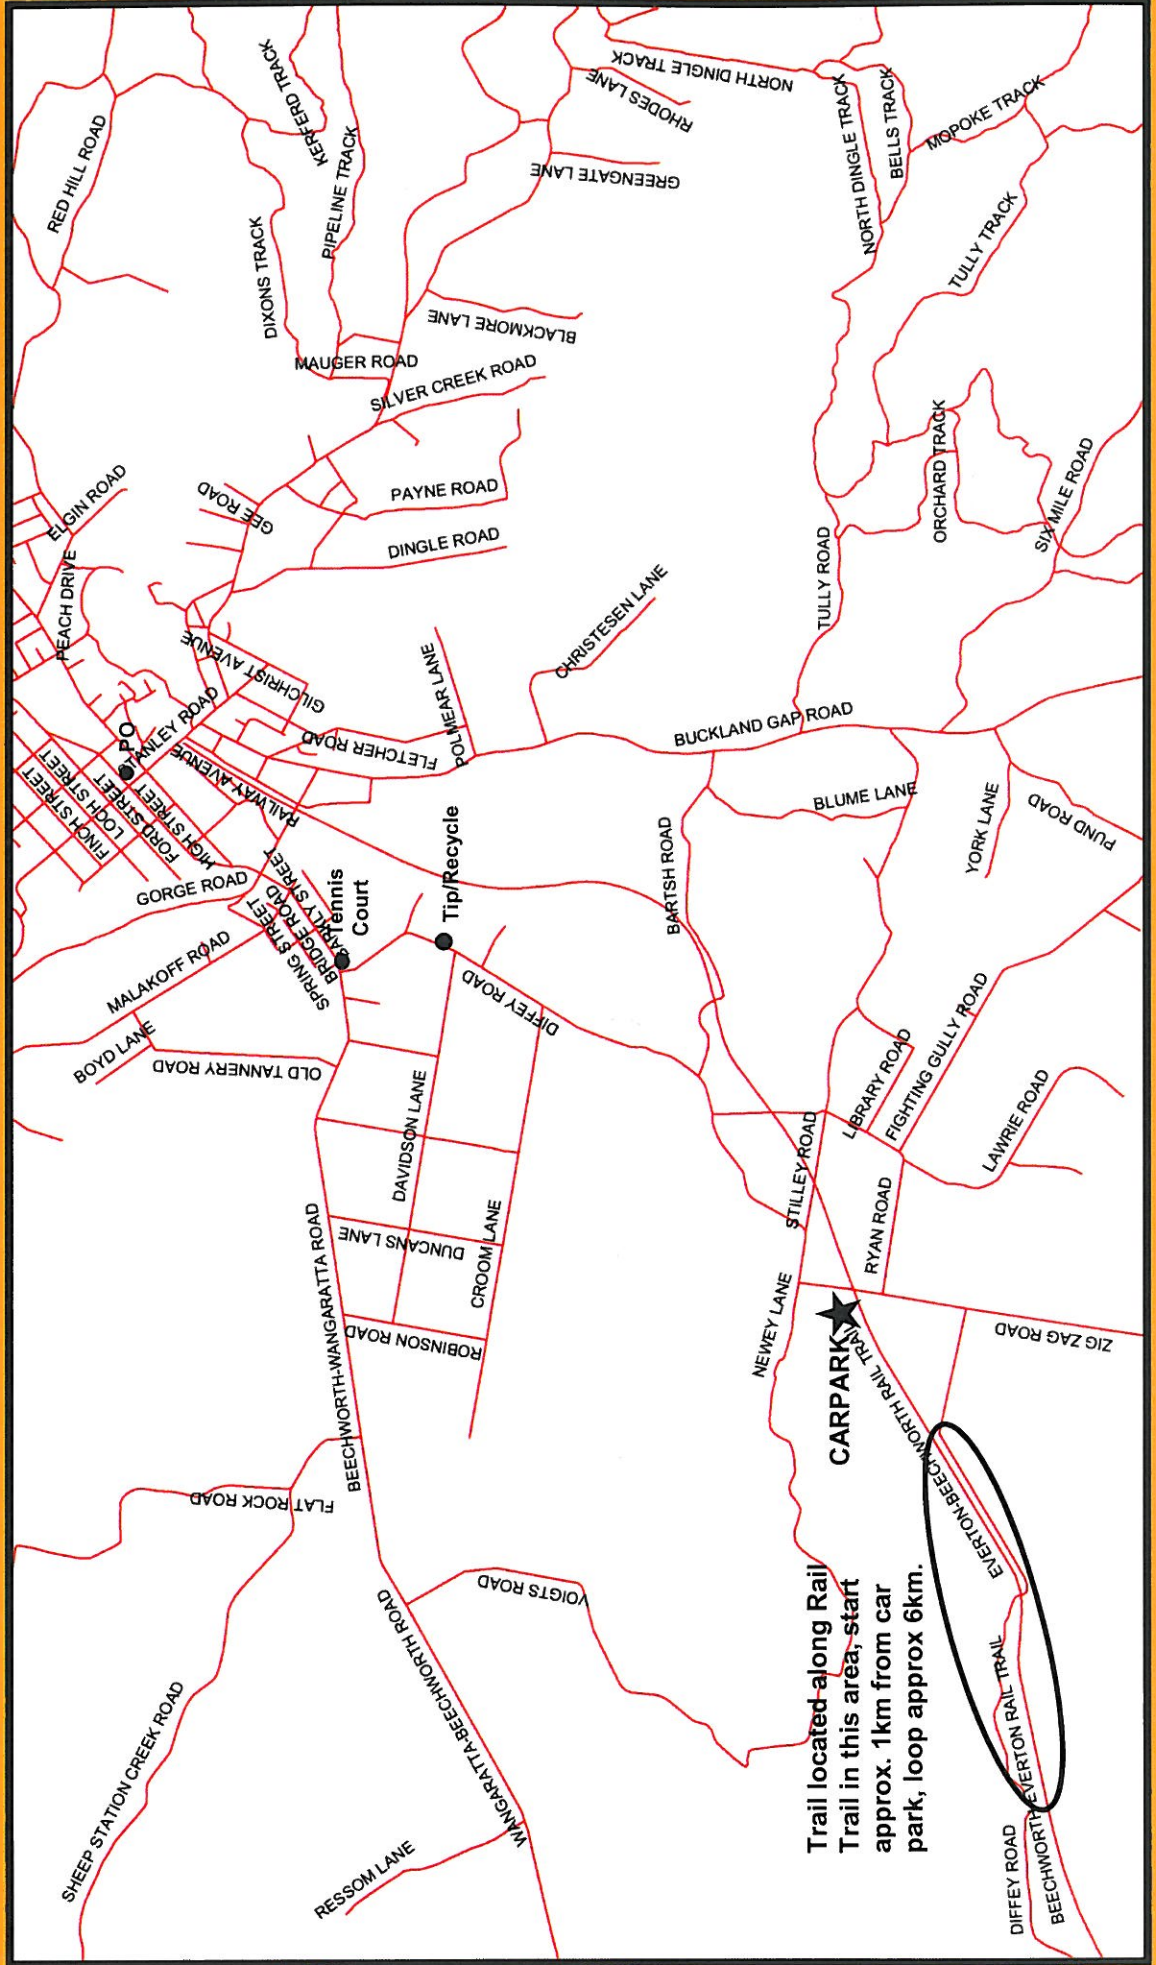

# FLAMETREES MTB SINGLE TRACK LOCATION

[www.beechworthchaingang.com](http://www.beechworthchaingang.com)

Trail located along Rail  
Trail in this area; start  
approx. 1km from car  
park, loop approx 6km.